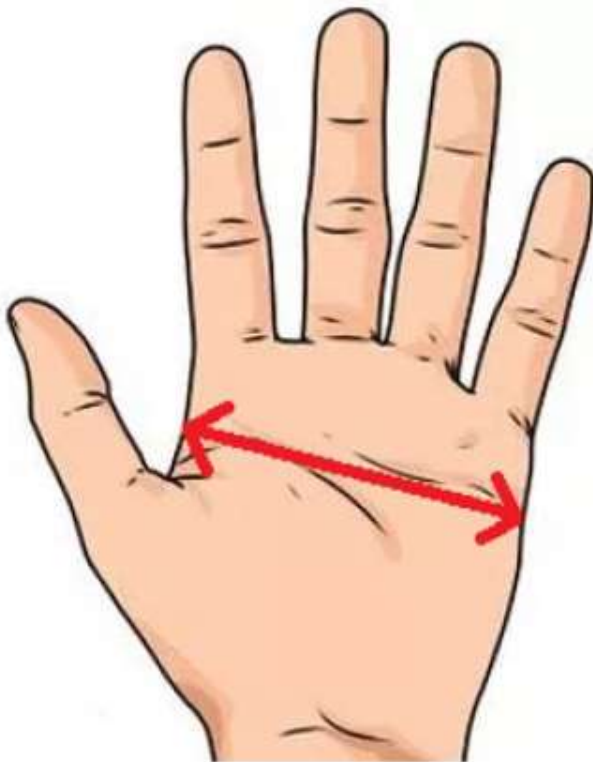

RACER GLOVES size guide

MENS GLOVES

SIZE	S	M	L	XL	2XL	3XL
CM	8	9	10	11	12	13

LADIES GLOVES

SIZE	XS	S	M	L
CM	4	5	6	7

In order to determine the size of the glove required please measure the width of your hand as shown in the image to the left. The measurement taken should correspond to the size guide above.

Please note the measurement is in CM.